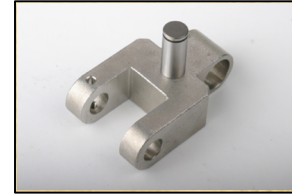

Aftermarket Parts for: Solbern

**2312**  
Retaining Ring E-Style.

**38733**  
Location Pin

**46572**  
Top-Bottom Rollers Pin

**46575**  
Top and Bottom Chain

**46576**  
Side Chain Roller

**47265**  
Long Boss Body

**47265-MOD**  
Medium Boss Body

**47267**  
Center Link

**47273**  
Y Link

**SLBN-5161**  
Chain Roller Assembly, Long Boss,  
2.125" Center Height

**SLBN-5177**  
Chain Roller Assembly, Short Boss,  
1.562" Center Height

**SLBN-5396**  
Chain Roller Assembly, Medium Boss,  
1.844" Center Height